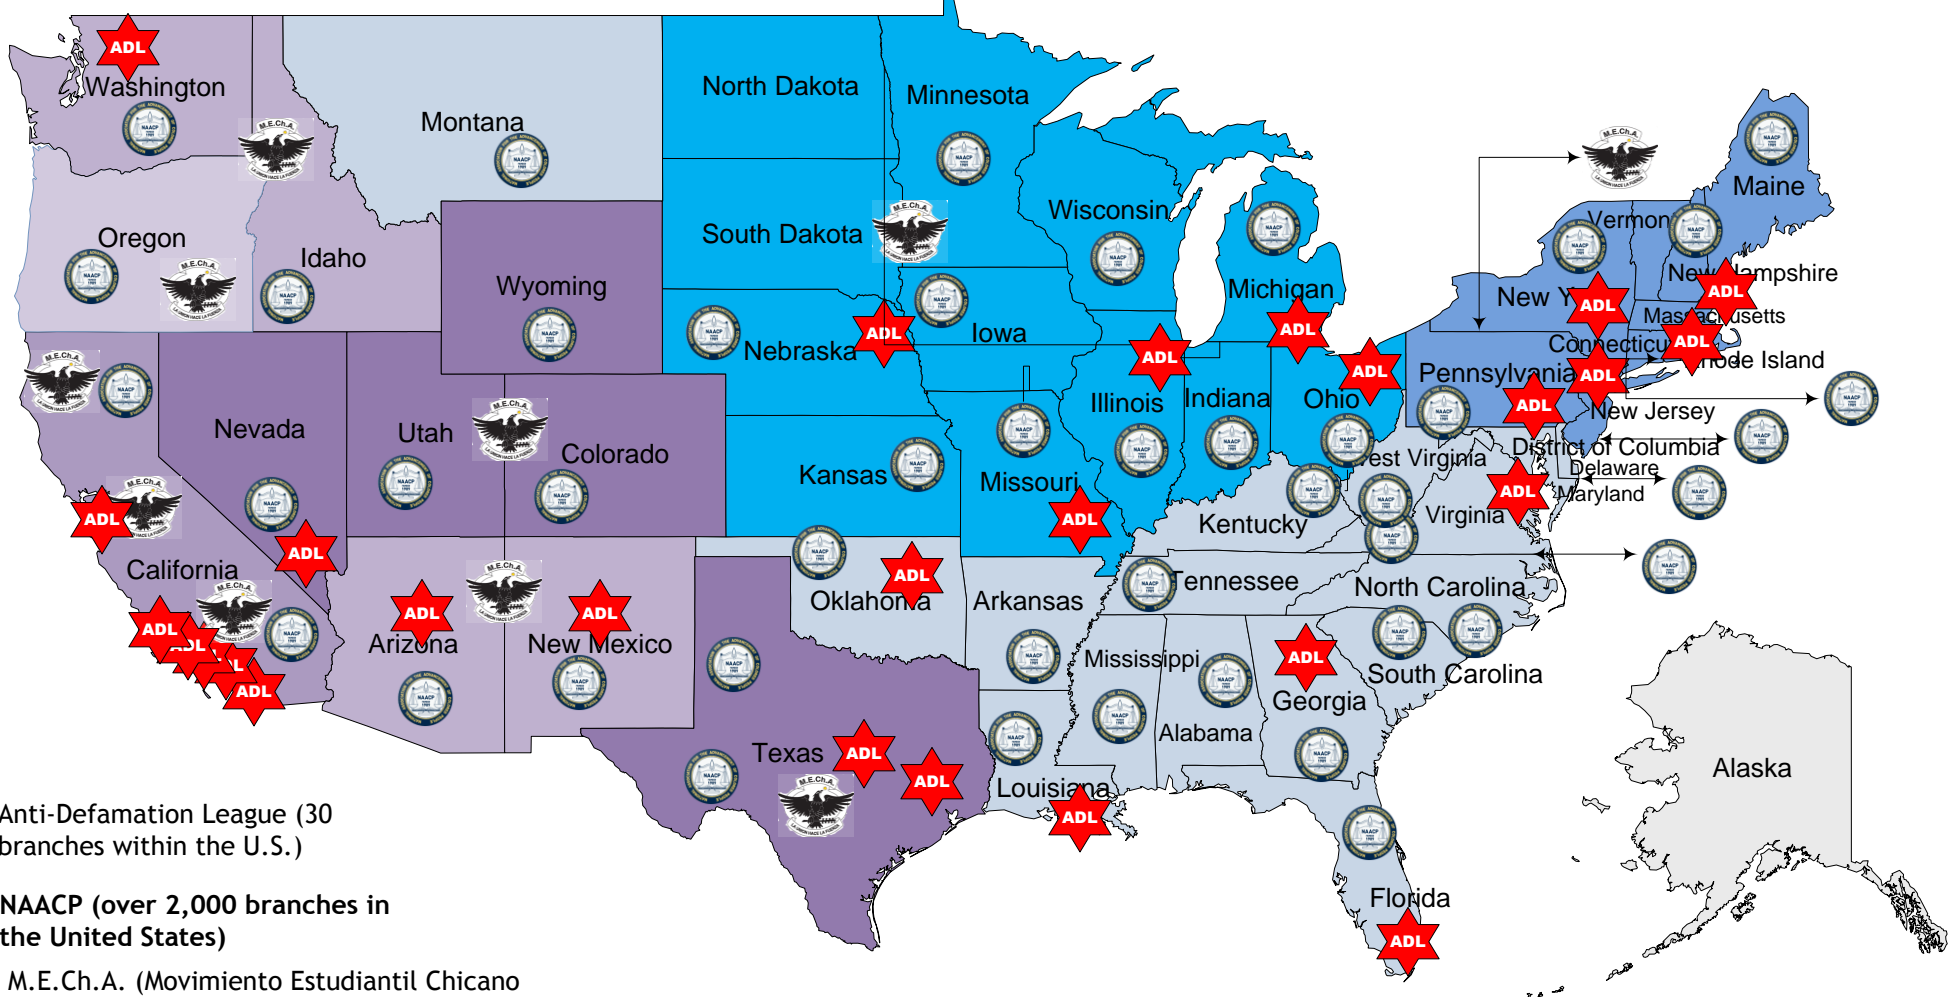

Extreme Left-wing Hate Map Alert 2013

Left-Wing Professional Radical Organizations (by State)

(The ADL, SPLC, and NAACP only profile White organizations and not the overwhelming number of left wing Black or Hispanic criminal groups. There are more Branches of the NAACP in the U.S. than the so-called "1007 White hate groups.")

 Anti-Defamation League (30 branches within the U.S.)

 NAACP (over 2,000 branches in the United States)

 M.E.Ch.A. (Movimiento Estudiantil Chicano de Aztlán) 10 Regional locations (as indicated by color on the above map).

2013 FBI statistics list 26,730 Black or African American and Hispanic or Latino gangs in the US with 1,134,000 gang members. Many gang members are active military personnel or veterans.

Average Race/Ethnicity of Gang Members by Area Type, 2011

	Larger Cities	Suburban Counties	Smaller Cities	Rural Counties
Black or African American	39.0%	32.7%	20.3%	56.8%
Hispanic or Latino	45.5	51.0	53.8	24.8
White	9.7	9.1	14.6	14.9
Other	5.8	7.2	11.3	3.4